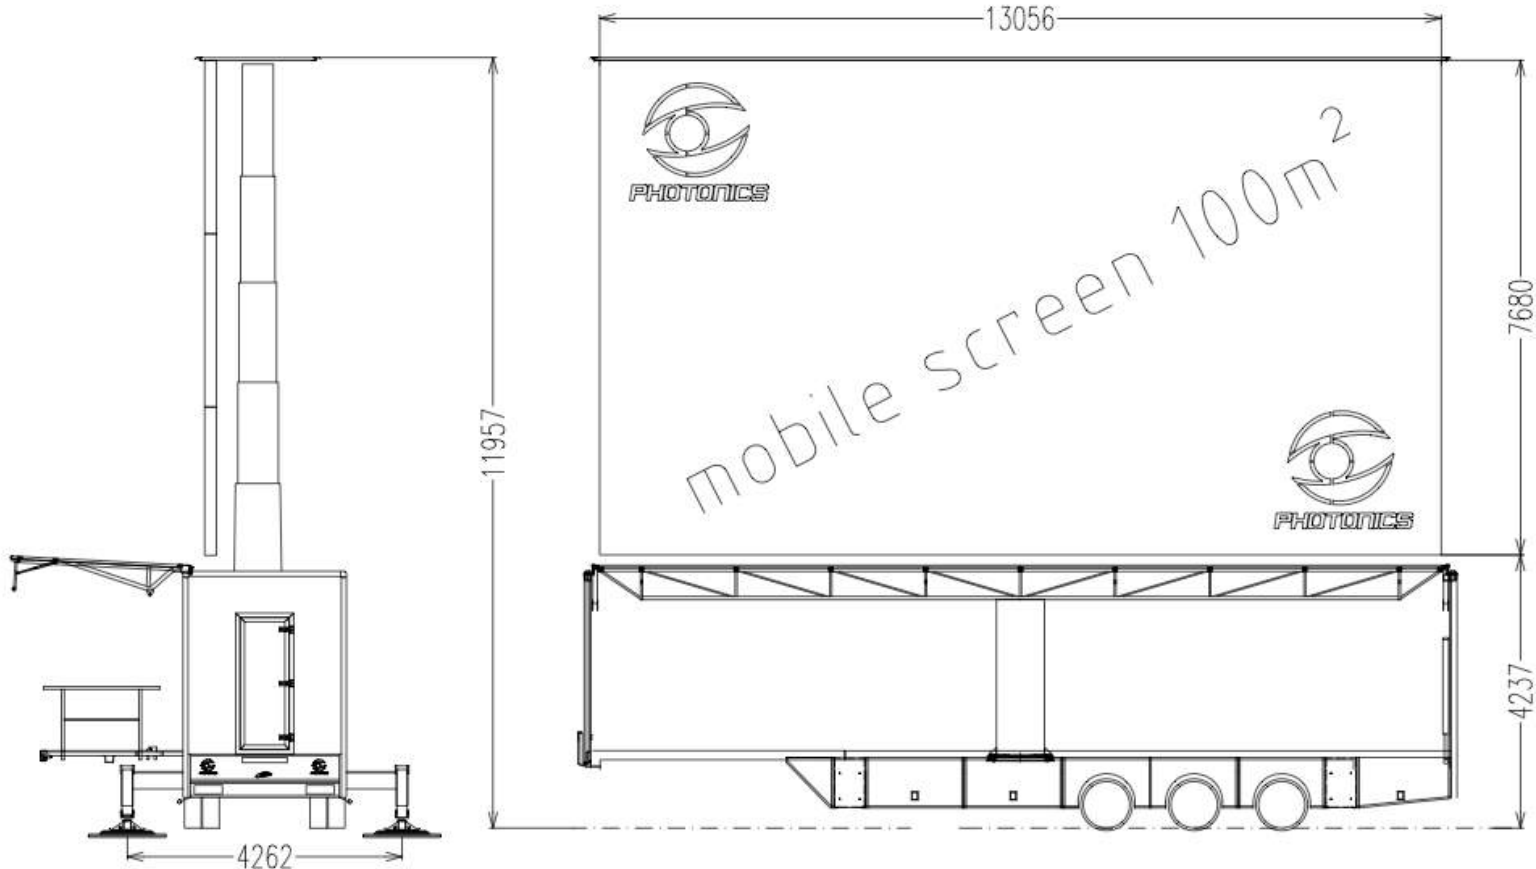

## Several Screen Options

The *JUMBO<sup>100</sup>* can be used in several modes:

**Full-size:** 100,27 square meter

**Split-screen:** A 70 square meter screen outside for public viewing and a 30 square meter screen inside the trailer for publicity. In both options the customer can choose to unfold the stagefloor.

## TUV-approved

The *JUMBO<sup>100</sup>* was built according to the strictest guidelines for safety. It can resist wind loads till 8 Beaufort. The stage has a load limit of 5kN per square meter.

The *JUMBO<sup>100</sup>* is the biggest outdoor LED display in the world. Besides the 100 square meter screen, it is also equipped with a huge stage. This screen is perfectly suited for events where a fast buildup time is required. eg: Sports, Elections, Horseraces

Pixel pitch	12.0 mm
Brightness	7000 nits
LED type	1R, 1G, 1B
Viewing angle	140°
Screen size (WxH) in mm	13056 x 7680
Aspect Ratio	16:9
Height to base of screen	4237 mm
Height to top of screen	11957 mm

**Trailer**

Weight	28000 kg excl tractor
Length	16500 mm
Height	4000 mm
Width	5200 mm
Serviceability	back
Control Room	YES
Generator on board	NO
Power consumption	63 A, 3F + N - 400V
Operation power voltage	400V