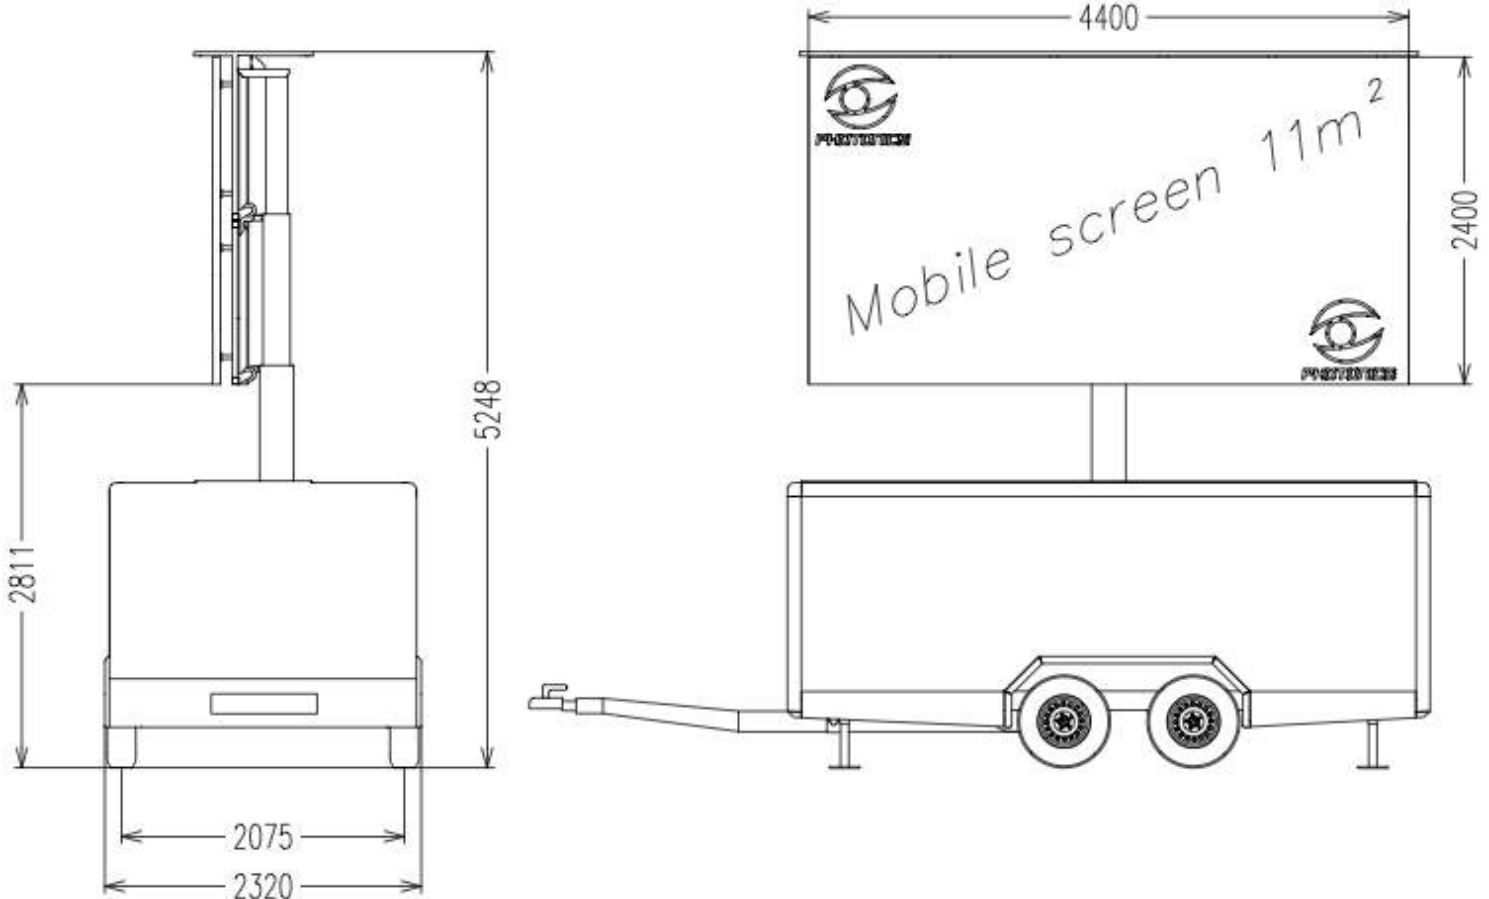

Mobile¹¹

High Quality mobile LED screen

11 sqm Mobile LED Screen

4,40 m x 2,40 m, perfect 16:9 ratio

Barco's Ultimate Image Quality

Barco's C8 is the next standard in outdoor LED. It is more bright and has a higher definition than any other screen in the market. Seeing is believing!

Phone: +32 (0)476 712 777

E-mail: info@photonics.eu

Web: www.photonics.eu

Mobile video screen rental

Product specifications	<i>Mobile¹¹</i>
LED-Display	
Pixel pitch	8.33 mm
Brightness	5000 nits
LED type	3-in-1 SMD
Viewing angle	120°
Screen size (WxH) in mm	4400 x 2400
Aspect Ratio	16:9
Height to base of screen	2811 mm
Height to top of screen	5248 mm
Trailer	
Weight	3500 kg
Length	4710 mm + 1854 mm towing bar
Height	2088 mm
Width	2320 mm
Serviceability	back + Front
Control Room	YES, medium
Generator on board	NO
Power consumption	32 A, 3F + N - 400V or 2x 16A, 230V
Operation power voltage	400V or 230V