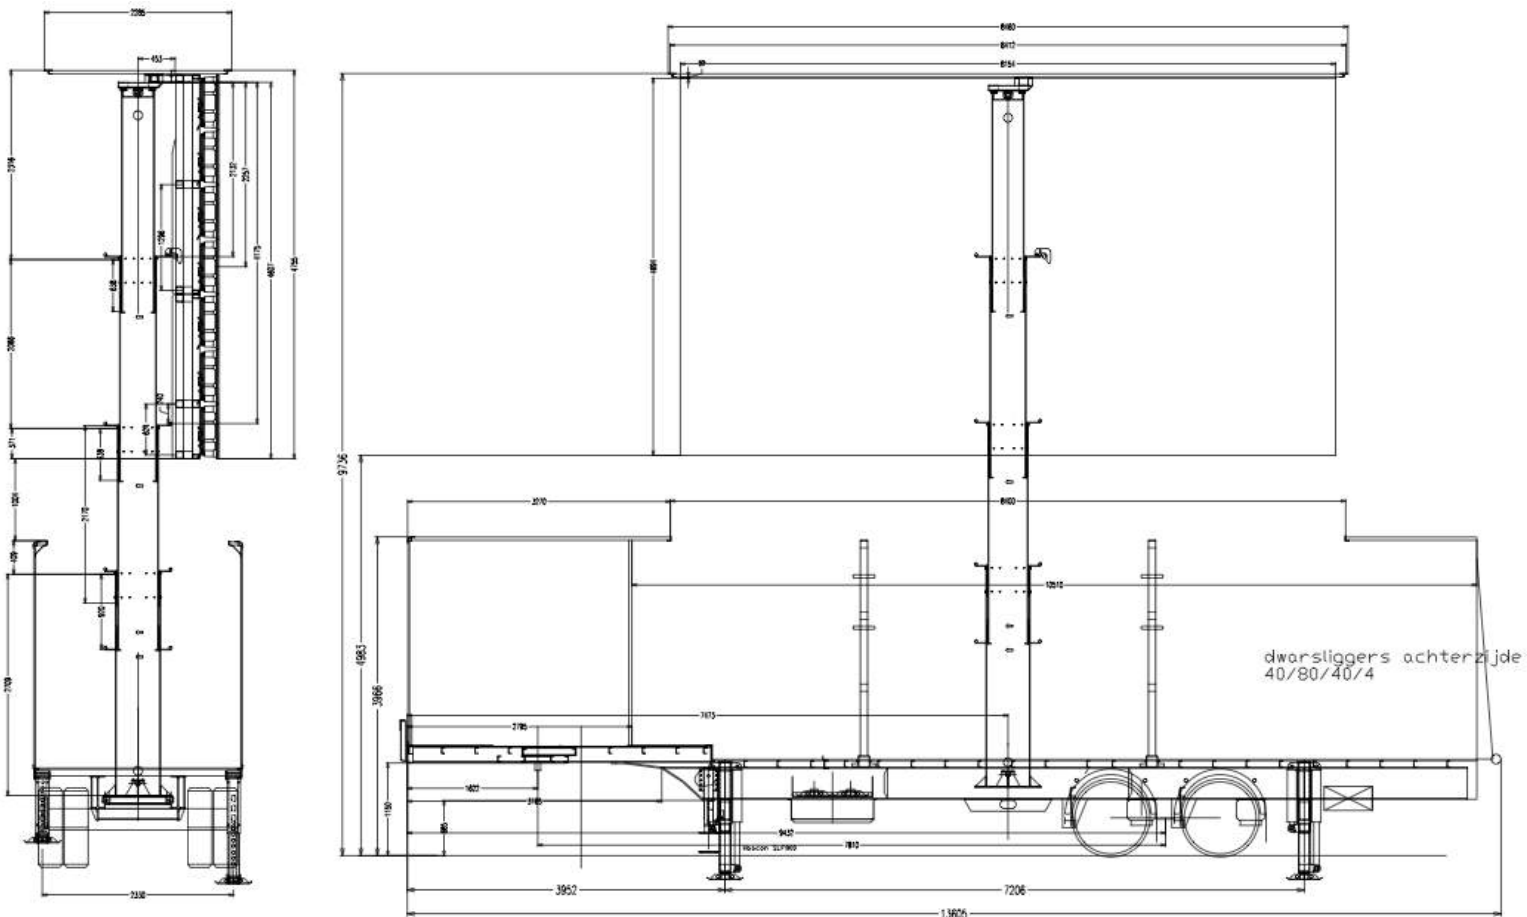

eg: festivals, cycling events, Formule 1

Phone: +32 (0)476 712 777

E-mail: info@photonics.eu

Web: www.photonics.eu

Mobile video screen rental

Product specifications**JUMBO⁴⁰****LED-Display**

Pixel pitch	10.18 mm
Brightness	6500 nits
LED type	2R, 1G, 1B
Viewing angle	120°
Screen size (WxH) in mm	8154 x 4704
Aspect Ratio	16:9
Height to base of screen	4983 mm
Height to top of screen	9736 mm

Trailer

Weight	28000 kg excl tractor
Length	13605 mm
Height	4000 mm
Width	2544 mm
Serviceability	back
Control Room	YES, 2,8 x 2,5m (7sqm)
Generator on board	Optional
Power consumption	63 A, 3F + N - 400V
Operation power voltage	400V